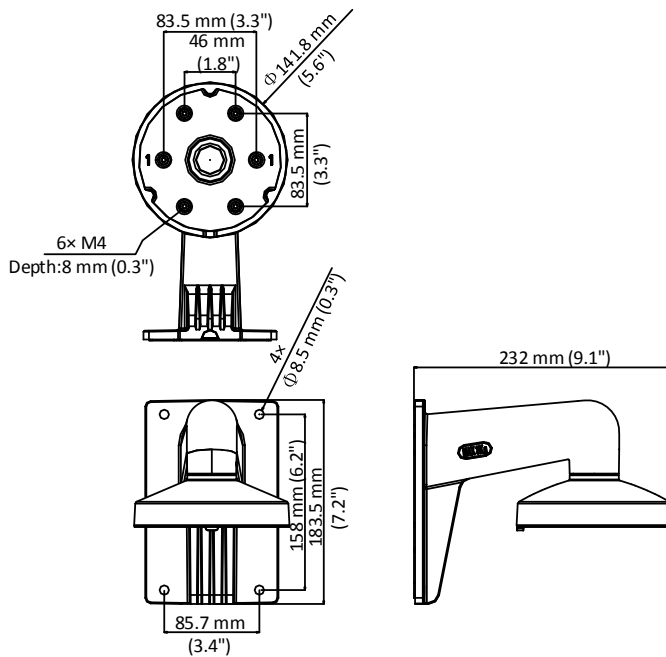

### Wall Mounting Bracket for Dome Camera

#### Dimension

#### Parameter

Model	DS-1273ZJ-DM32
Parameters	Wall Mounting Bracket for Dome Camera
Appearance	Hikvision White
Material	Aluminum Alloy
Dimension	Φ 141.8 mm × 183.5 mm × 232 mm (5.6" × 7.2" × 9.1")
Weight	650 g (1.4 lb.)