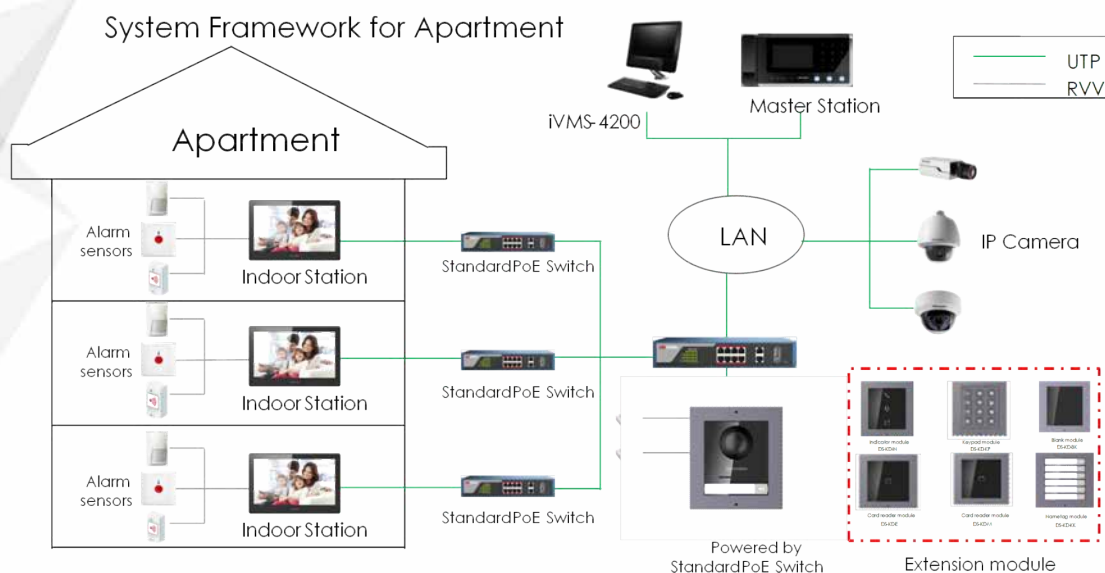

DS-KH8520-WTE1

Video Intercom Indoor Station with 10-Inch Touch Screen

Key Feature

- New UI V2.0: User friendly design
- 10-inch colorful touch screen with resolution 1024 × 600
- Standard PoE
- Stores messages and capture pictures in the TF card
- Remote unlocking via the client software or the mobile client
- Views live videos of door stations and linked cameras
- Supports wireless network

Typical Application

Specification

Model		DS-KH8520-WTE1
System	Memory	128 MB
	Flash	32 MB
	Operation system	Embedded Linux operation system
Display	Display screen	10.1-inch colorful TFT LCD
	Display resolution	1024 × 600
	Operation method	Capacitive touch screen
Audio	Audio input	Built-in omnidirectional microphone
	Audio output	Built-in loudspeaker
	Audio compression standard	G.711 U
	Audio compression rate	64 Kbps
	Audio quality	Noise suppression and echo cancellation
Network	Wired network	10/100 Mbps self-adaptive network
	Wireless network	Wi-Fi 802.11b/g/n
	Network protocol	TCP/IP、SIP、RTSP
	Network interface	1 RJ-45 10/100 Mbps self-adaptive
	Alarm input	8-ch alarm inputs
	Relay output	2
	TF card	Max to 32 G, SD 2.0 or lower version
	RS-485	1
General	Power supply	IEEE802.3af, standard PoE
		12 VDC/1 A
	Power consumption	≤ 6 W
	Working temperature	-10 °C to 55 °C (14 °F to 131 °F)
	Working humidity	10% to 90%
Dimensions (W × H × D)		254 mm × 166 mm × 14.7 mm (10.0" × 6.5" × 0.58")