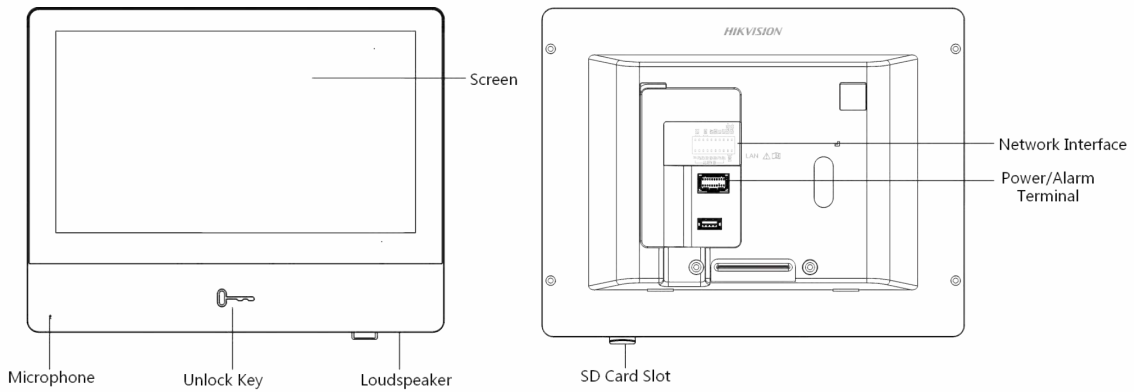

Physical Appearance

Available Model

DS-KH8350-WTE1