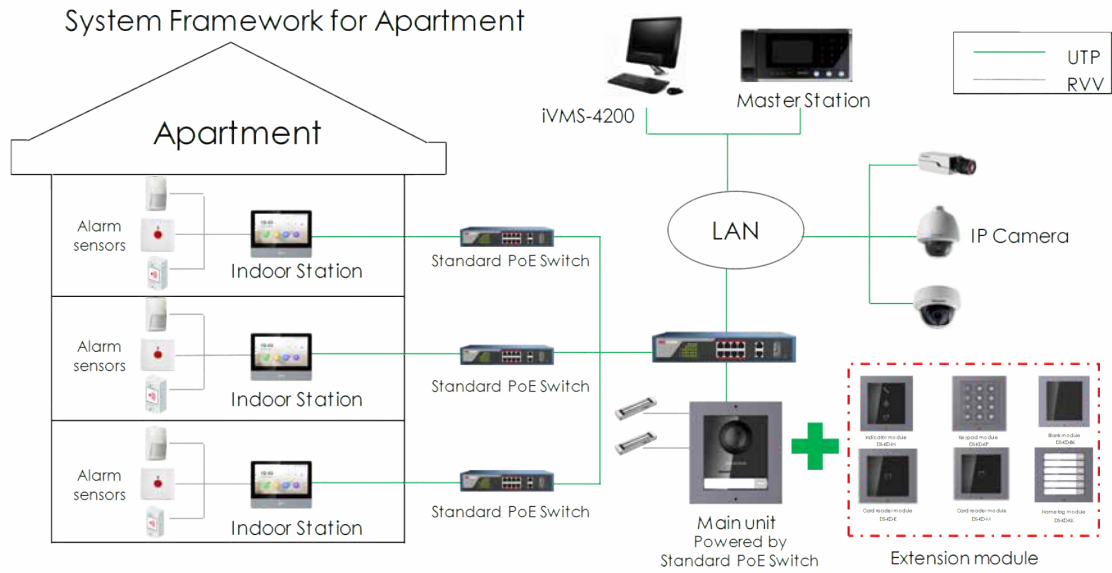

Typical Application