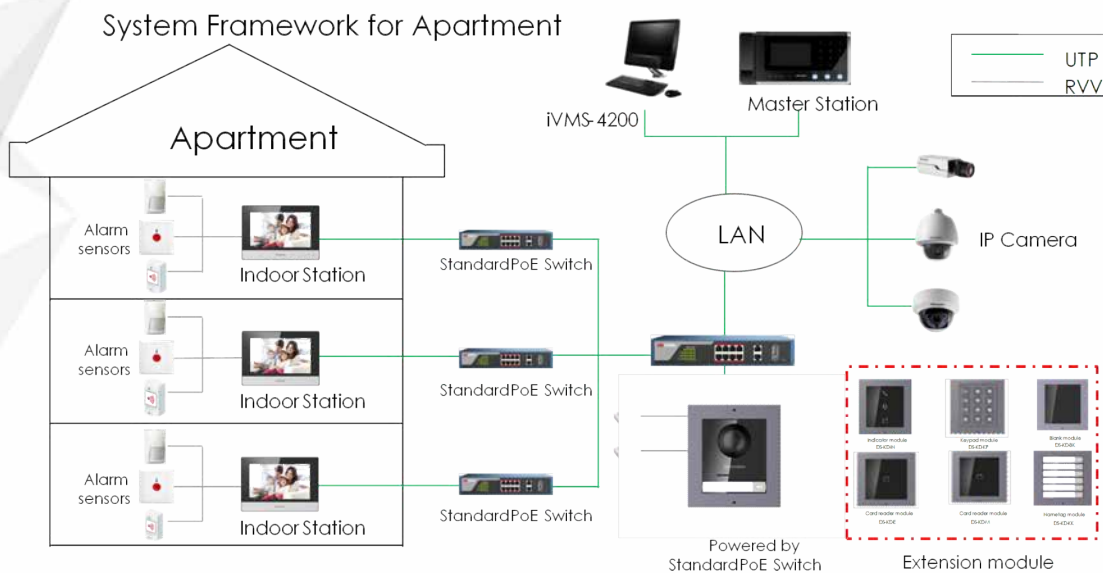

DS-KH6320-WTE1

Video Intercom Indoor Station with 7-Inch Touch Screen

Key Feature

- UI V2.0: User friendly design
- 7-inch colorful touch screen with resolution 1024 × 600
- Standard PoE
- Stores messages and captured pictures in the TF card
- Remote unlocking via the client software or the mobile client
- Views live videos of door stations and linked cameras
- Supports wireless network

Typical Application

Specification

Model		DS-KH6320-WTE1
System	Memory	128 MB
	Flash	32 MB
	Operation system	Embedded Linux operation system
Display	Display screen	7-inch colorful TFT LCD
	Display resolution	1024 × 600
	Operation method	Capacitive touch screen
Audio	Audio input	Built-in omnidirectional microphone
	Audio output	Built-in loudspeaker
	Audio compression standard	G.711 U
	Audio compression rate	64 Kbps
	Audio quality	Noise suppression and echo cancellation
Network	Wired network	10/100 Mbps self-adaptive network
	Wireless network	Wi-Fi 802.11b/g/n
	Network protocol	TCP/IP、SIP、RTSP
	Network interface	1 RJ-45 10/100 Mbps self-adaptive
	Alarm input	8-ch alarm inputs
	Relay output	2
	TF card	Max to 32 G, SD 2.0 or lower version
	RS-485	1
General	Power supply	IEEE802.3af, standard PoE
		12 VDC/1 A
	Power consumption	≤ 6 W
	Working temperature	-10 °C to 55 °C (14 °F to 131 °F)
	Working humidity	10% to 90%
Dimensions (W × H × D)		200 mm × 140 mm × 15.1 mm (7.9" × 5.5" × 0.6")