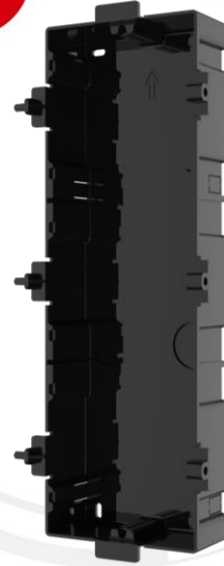

## DS-KD-ACF3 Accessory Package

### Key Feature

- Contains gang box, cover, screws, connecting lines, etc.
- Adapts to three-module flush mounting
- 

### Available Model

DS-KD-ACF3

## Specification

Parameter \ Model	DS-KD-ACF3	
	Cover	Gang Box
Material	Aviation Aluminum	Plastic
Working temperature	-40° C to +60° C (-40° F to 140° F)	
Working humidity	10% to 95%	
Dimension (L x W x D)	337.8 x 124 x 4 mm (13.3" x 4.88" x 0.16")	338.8 x 134 x 56 mm (13.33" x 5.28" x 2.20")